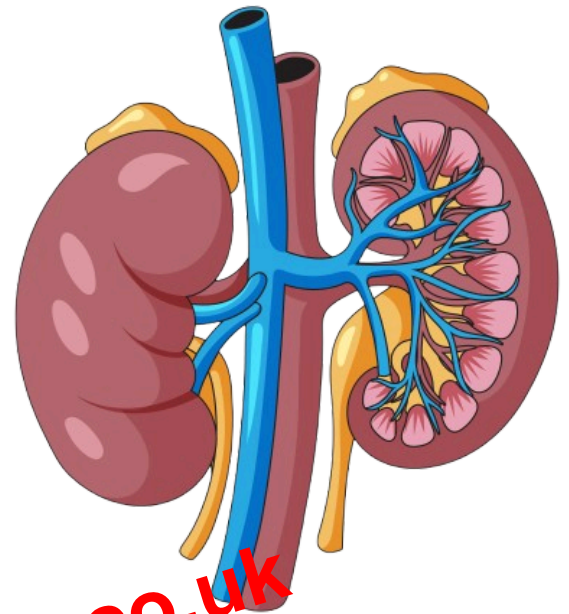

Kidney

What is the Kidney?

- The kidney is a vital organ in the **human body's excretory system**.
- Humans usually have **two kidneys**, located on either **side of the backbone**, just below the rib cage.
- Each kidney is **bean-shaped** and **reddish-brown** in color.
- The **nephron** is the tiny working unit of the kidney.
- Each kidney has over a **million nephrons**, which filter blood and make urine.
- Each kidney is about **10–12 cm long**, **5–7 cm wide**, **3 cm thick**, and weighs about **120–170 grams** in adults.